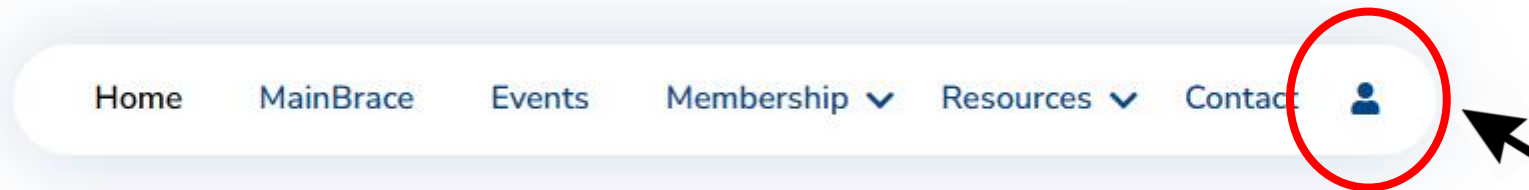

If you forgot your password or username, then go here.

A login form with a blue background and rounded corners. It features two input fields: 'Username' with a person icon on the right, and 'Password' with a yellow eye icon on the right. Below the fields is a checkbox labeled 'Remember Me'. A dark blue 'Log in' button is centered below the checkbox. At the bottom, there are three links: '[Forgot your password?](#)', '[Forgot your username?](#)', and '[Join Catalina 22 NSA](#)'.